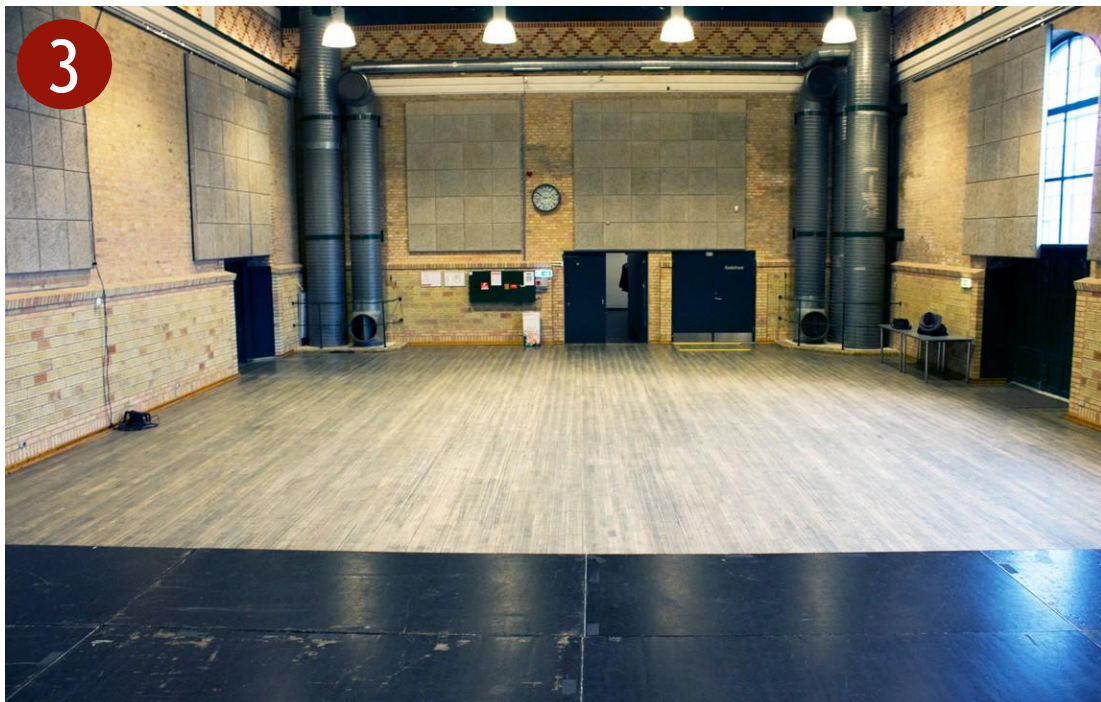

## Load in

---

To get to load in area,  
make sure to turn right on  
[Parallelvej](#) (marked in  
[blue](#)) and NOT on  
[Skolegade](#).

# Maskinhallen

1) Maskinhallen view from audience perspectiv

2) Lighting rig

3) Maskinhallen view from stage